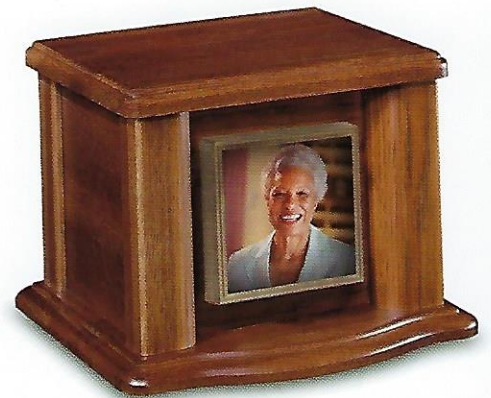

LifeSymbols® & Display Medallions

LifeSymbols® & Display Medallions • Decorative Casket Panels • Enhanced Interiors • Appliqués • Engraving • Digital Themes

LifeSymbols 3D

Four LifeSymbols 3D designs are available: Modern Angel, Western, Coastal and Eagle. A base is included, giving you a beautiful display option for the LifeSymbols 3D after the service. The base can hold cremated remains, flower petals or earth from the gravesite.

3D Modern Angel
273838

3D Western
273840

3D Coastal
273839

3D Eagle
273842

Shown: Morgan urn with LifeSymbols 3D Modern Angel topper.

Image Medallions

Image medallions allow you to create unique mementos with personal photos or supplied images. Engraving options are available for Image medallion keepsakes.

Personal photos
of beloved

Engraved
keepsake
(back)

Shown: Bradbury urn with Image medallion.

LifeSymbols & Display Medallions

LifeSymbols and display and keepsake medallions add a special touch, visually expressing meaningful relationships, spirituality, affiliations, and interests. Select from a variety of choices to create your tribute.