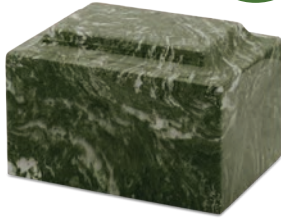

Meadow Green
Urn 184606
$525