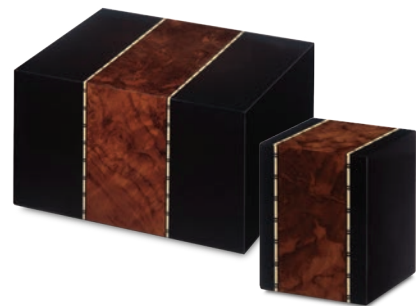

Family Favorite

A. Solaris

Hardwood Picture Frame Urn 272094 **\$550**
Keepsake 272095 **\$295**

B. Provincial

Hardwood Urn 216022 **\$695**

C. Traditional

Hardwood Urn 216023 **\$650**

D. Margaux