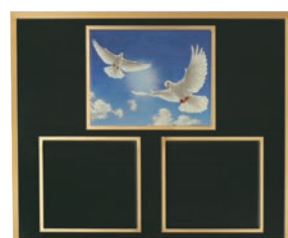

Unity Dove Appliqué
254481 $595